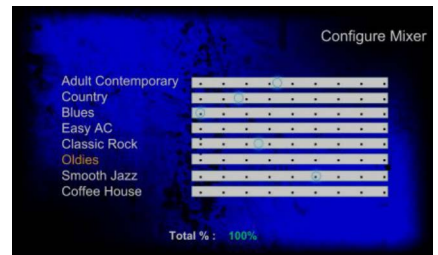

PLAYLISTCONNECT

Kalipso GX

- L-stand design provides solid placement and easy cable management
- Internal speakers for setup and troubleshooting and 3.5 out for amp
- 8" W x 7.5" H x 4" D
- BT capable
- On screen status indications for easy troubleshooting